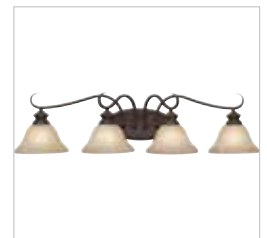

6005-BA4 RBZ

GOLDENLIGHTING.COM | TOLL FREE: 800.277.0979 | FAX: 850.877.1346 | EMAIL: cs@goldenlighting.com

Dimensions and specifications are approximate and based on the most current information possible at the time of publication. Golden Lighting reserves the right to make design changes and modifications without prior notice. Golden Lighting products are UL/CUL approved. Unless otherwise noted as pending, Wattages stated are the maximum recommended; however, lower wattages may be used. Bulbs are not included unless otherwise noted. Larger fixtures may require reinforced outlet boxes and additional support. Receipt or possession of this catalog does not constitute an agreement to sell.